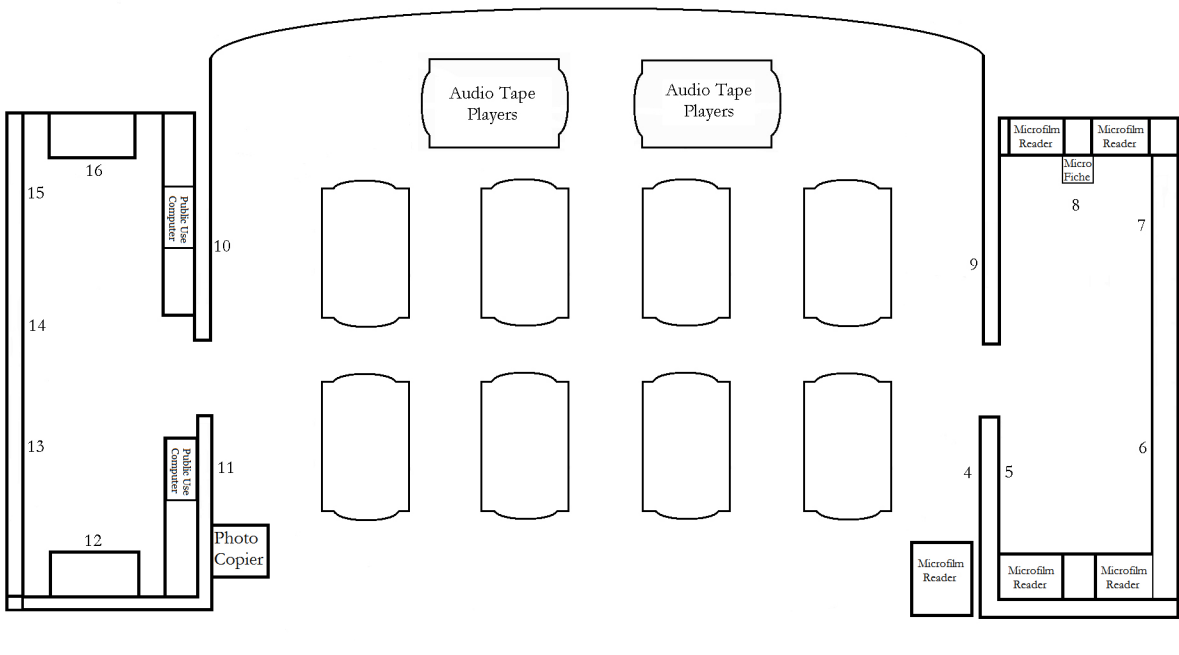

Oregon State Archives Reference Room

STAFF ONLY

- 1--Oregon Laws Volumes 1971-2015, ORS Volumes 2009-2015,
- 2--Legislative History Tracings 1931-2015, State Agency Finding Aids, County Records Finding Aids
- 3--County Records Help Aids, Oregon History Books
- 4--Oregon Donation Land Claim Records Index, Century Farms Binders, National Archives Related Books
- 5--Books Relating To Counties & Towns In Oregon
- 6--Microfilm
Oregon Death Index 1903-1970,
Statewide Marriage Index 1906-1924 & 1946-2006,
Statewide Divorce Index 1946-2006, County & State Agency Records,
Oregon State Legislature Committee Records,
National Archives Microfilmed Records
- 7--Microfilm--US Census 1850-1880 & 1900-1930,
Oregon Donation Land Claim Records,
Oregon Provisional/Territorial Government Records
- 8--Microfiche--Oregon Death Index 1971-2006,
Marriage & Divorce Indexes 1961-2006
- 9--Metsker's Maps
- 10--Oregon Laws Volumes 1895-1969
- 11--Oregon Laws Volumes 1843-1895
- 12--Oregon Military Records Card File
- 13--OAR Compilations 1997-2016
- 14--Oregon Blue Books 1911-2016
- 15--ORS Volumes 1953-2007
- 16--Supreme Court & Provisional/Territorial Records Card File Index